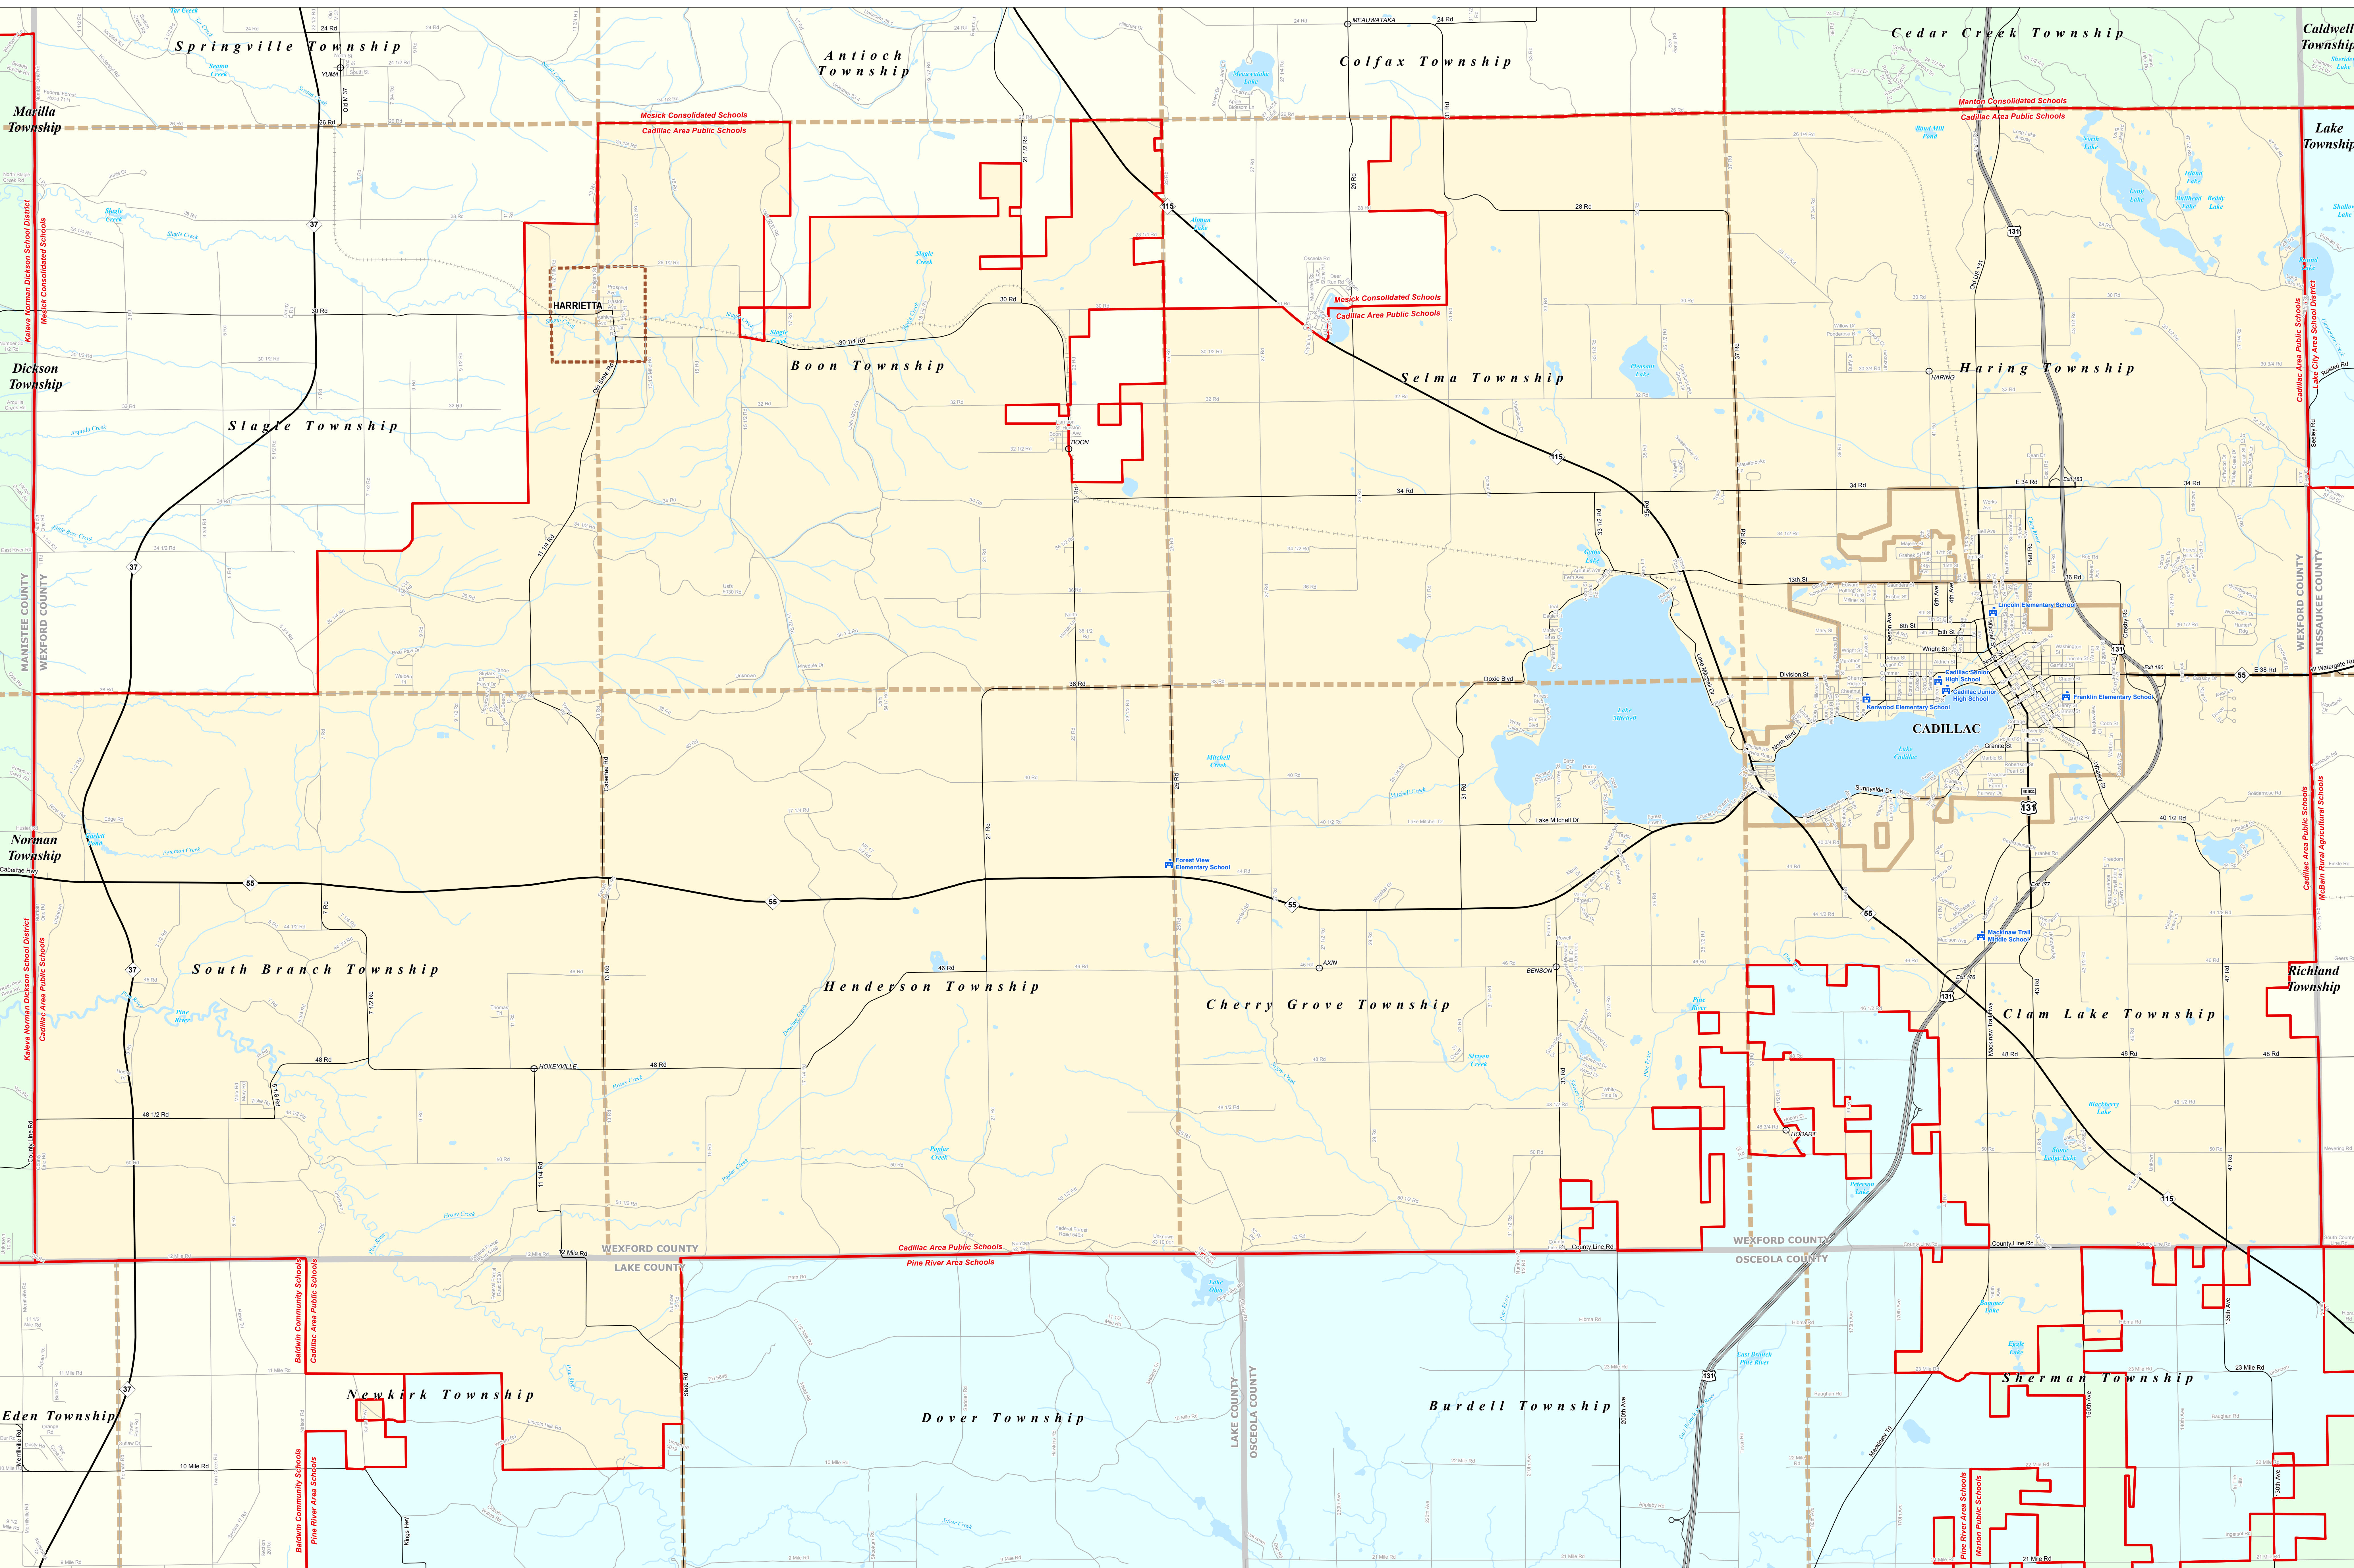

CADILLAC AREA PUBLIC SCHOOLS

Wexford-Missaukee ISD

0 0.25 0.5 1 Miles

All information presented in this publication is in the public domain and may be reproduced, reprinted, and redistributed as desired.

Legend	
School District	School
County	Unincorporated Place
City	Water Feature
Township	River, Stream, or Drain
Village	Freeway
Census Designated Place	Primary Road
	Local Road
	Railroad